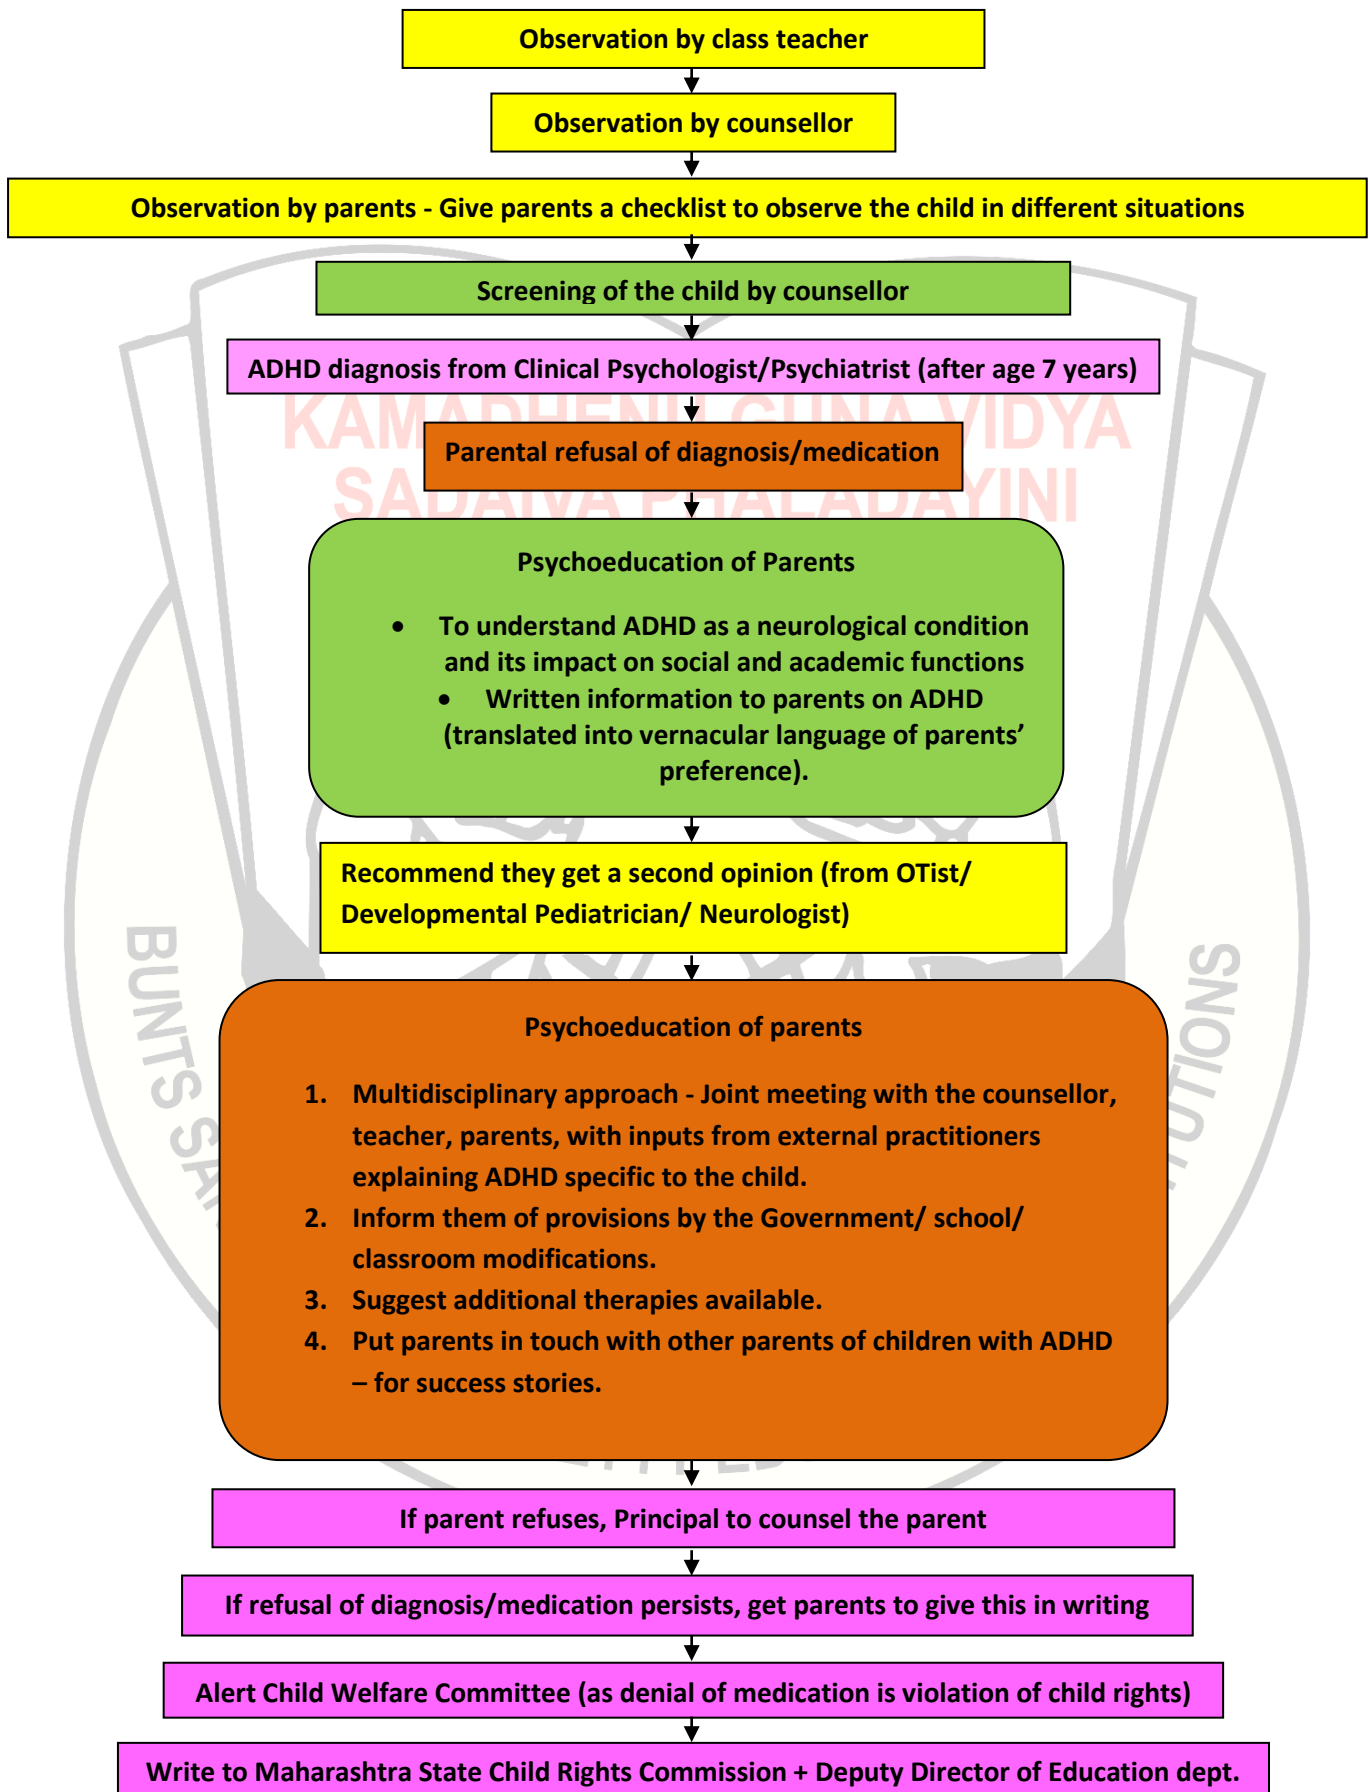

STEP-WISE ALGORITHM TO ADDRESS PARENTAL REFUSAL OF ADHD DIAGNOSIS/MEDICATION

The Counselling Centre @ Bunts Sangha's S.M. Shetty Educational Institutions, Powai:-  
Divya Nair, Lakshmi Vivishnavel, Natasha Mehta, Nidhi Chedda, Regina Corda, Sarah Thomas, Sushreeta Sule, Pratima Bhandarkar, Principal Seema Sabhlok, Principal Mildred Lobo, Principal Dr. Sridhara Shetty and Dr. Harish Shetty